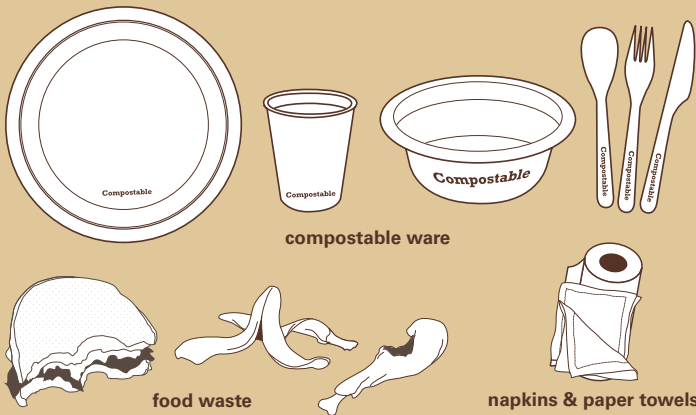

zero WASTE EVENT

Reduce Waste | Prevent Greenhouse Gas Emissions | Support Healthy Soils

Compost

Recycling

Disposable serviceware at this event is BPI-certified **COMPOSTABLE!**

Reduce Waste | Prevent Greenhouse Gas Emissions | Support Healthy Soils