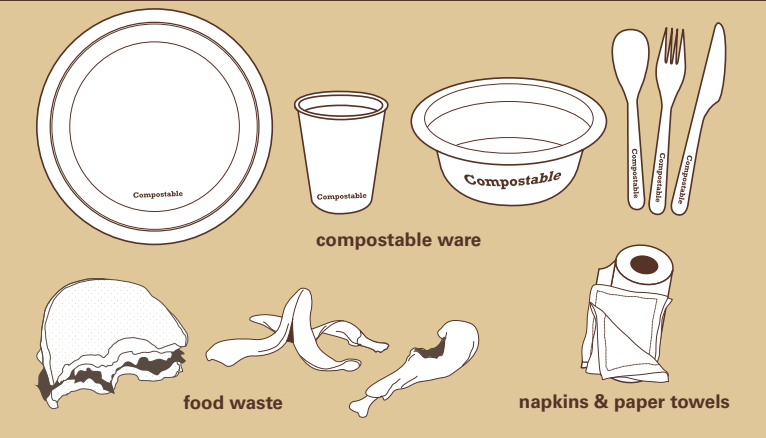

zero WASTE EVENT

Reduce Waste | Prevent Greenhouse Gas Emissions | Support Healthy Soils

Compost

Recycling

Disposable serviceware at this event is BPI-certified **COMPOSTABLE!**

Reduce Waste | Prevent Greenhouse Gas Emissions | Support Healthy Soils

Compost

Recycling

 Disposable serviceware at this event is BPI-certified **COMPOSTABLE!**